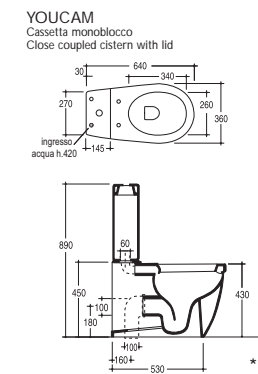

YOUVAM
Vaso monoblocco scarico parete
Close coupled WC wall trap *