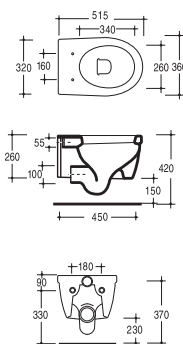

YOUVAS
Vaso sospeso
Wall hung WC