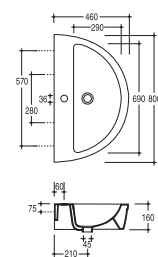

YOUNG

DESIGNER: STUDIO TECNICO VITRUVIT

YOULA80
Lavabo 80
Washbasin 80