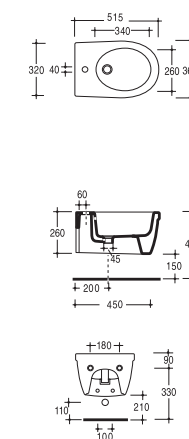

YOUBIS
Bidet sospeso monoforo
Single-hole wall hung bidet