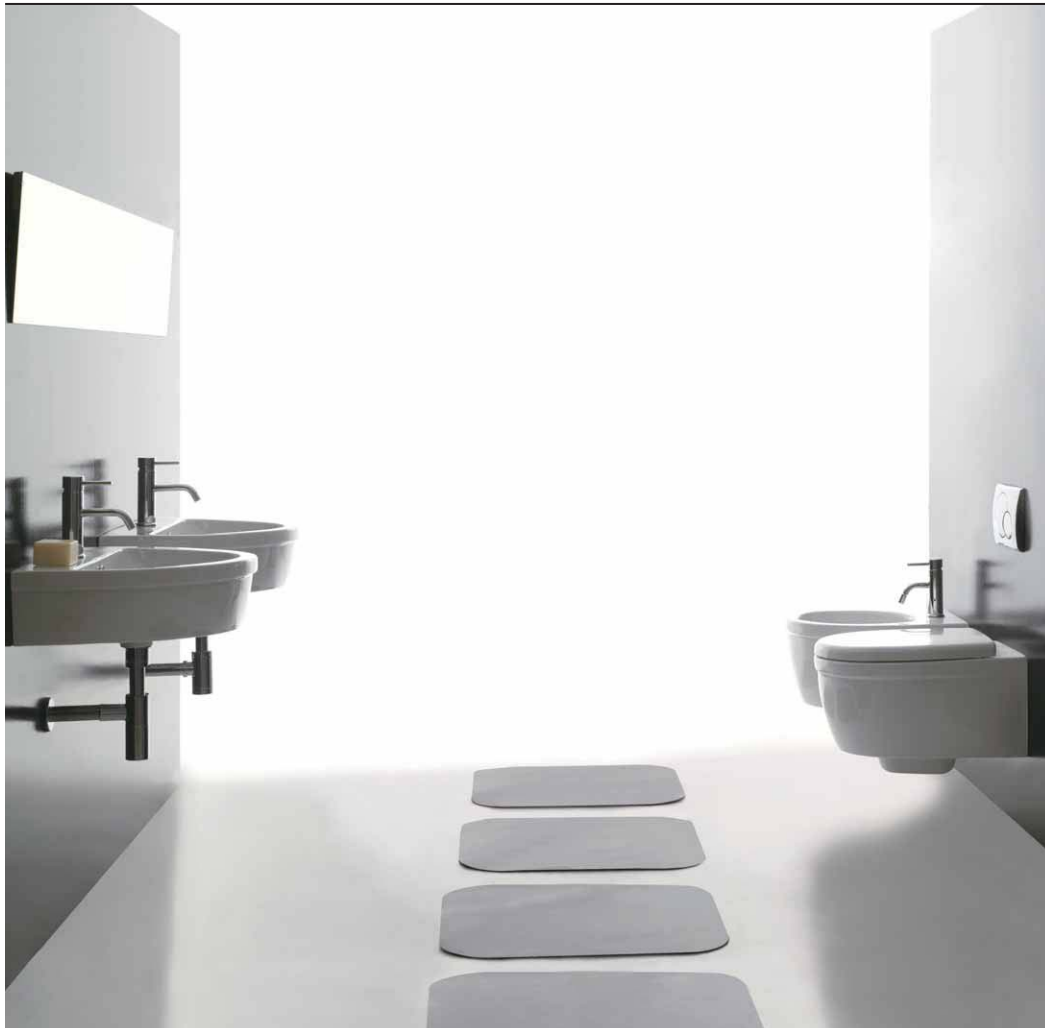

YOUNG

DESIGNER: STUDIO TECNICO VITRUVIT

YOULA80
Lavabo 80
Washbasin 80

YOUBI
Bidet monoforo
Single-hole bidet