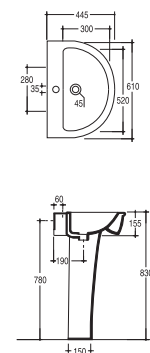

YOULA60
Lavabo 60
Washbasin 60

YOUCO
Colonna
Pedestal

YOUVAP
Vaso scarico parete
Wall trap WC *