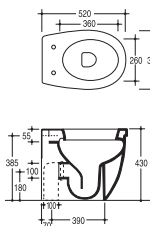

YOUVAP
Vaso scarico parete
Wall trap WC *

YOUBI
Bidet monoforo
Single-hole bidet