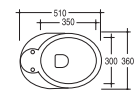

WINVA

Vaso scarico terra
Floor trap WC