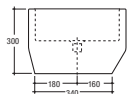

DESIGNERS: MANUELA BUSETTI _ ANDREA GARUTI

Lavabo
Washbasin

SOHO