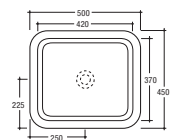

DESIGNERS: MANUELA BUSETTI _ ANDREA GARUTI

Lavabo
Washbasin

SOHO