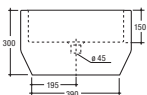

DESIGNERS: MANUELA BUSETTI _ ANDREA GARUTI

Lavabo
Washbasin

SOHO