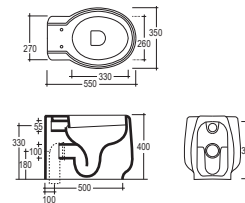

SMOVAP

Vaso con scarico a parete predisposto per scarico pavimento mediante una apposita curva tecnica
Water closet with wall drain, suitable for floor drain through a special technical elbow