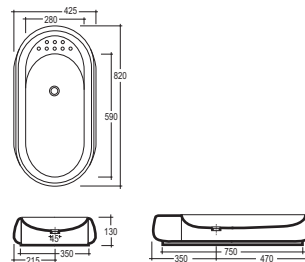

SMOKE

DESIGNERS: FABRIZIO BATONI _ RICCARDO SOLARI

SMOLA

SMOVAP

Vaso con scarico a parete predisposto per scarico pavimento mediante una apposita curva tecnica
Water closet with wall drain, suitable for floor drain through a special technical elbow

SMOBI

Bidet monoforo
Single-hole bidet