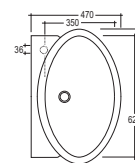

MOBY

DESIGNERS: MANUELA BUSETTI _ ANDREA GARUTI

LIMLA

MOBBIS

MOBVAS

Vaso sospeso
Wall hung WC