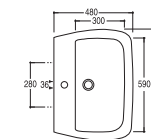

ICELA

Lavabo

Washbasin