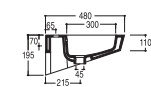

ICELA

Lavabo

Washbasin